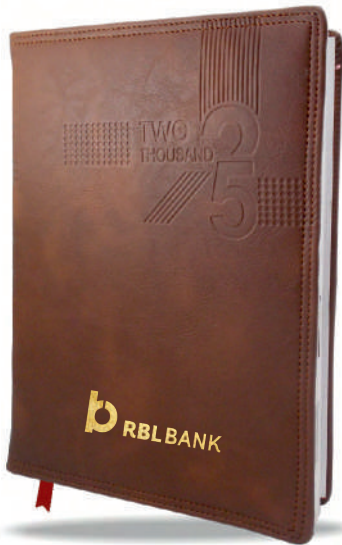

# GO GREEN Silky Touch Leather

Go Green Theme Smooth Feel with Fine White Paper

B5 Executive Size

7.25 x 9.5 Inches approx.

- Fine Quality White Paper
- Leather Bound with Foam Padded Cover
- One Date a Page Format
- Monthly Planner with Index Cutting
- One Colour Cover Pattern
- Per Pc. Polythene Packing

# SOFTY Texture Leather PLAIN Diary

Soft Brown Leather Fine Paper Executive Leather Diary

B5 Executive Size

7.25 x 9.5 Inches approx

- Fine Quality White Paper
- Leather Bound with Foam Padded Cover
- One Date a Page Format
- No Planner & Month Cutting
- One Colour Cover Pattern
- Per Pc. Polythene Packing