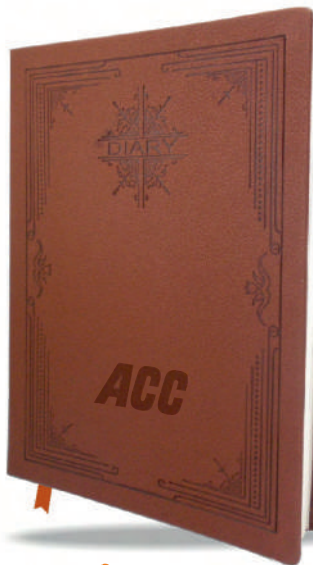

# FEATHER GREY PU Leather Diary

Motivational Quote on Front Leather with Fine White Paper

B5 Executive Size

7.25 x 9.5 Inches approx

PREMIUM  
DIARY

\*\*PEN CHARGES EXTRA

- Fine Quality White Paper
- Leather Bound with Foam Padded Cover
- One Date a Page Format
- Monthly Planner with Index Cutting
- One Colour Cover Pattern
- Per Pc. Polythene Packing

\*\* Shown logo for  
printing display  
purpose only

CODE  
No.

76

# BORDER Designer PU Leather PLAIN

Hard PU Leather Cover, Natural Paper Without Month Cut

B5 Executive Size

7.25 x 9.5 Inches approx

PREMIUM  
DIARY

NATURAL  
SHADE  
PAPER

- Fine Quality Natural Shade Paper
- Leather Hard Bound PU Cover
- One Date a Page Format
- Monthly Planner without Index Cutting
- One Colour Cover Pattern
- Per Pc. Polythene Packing