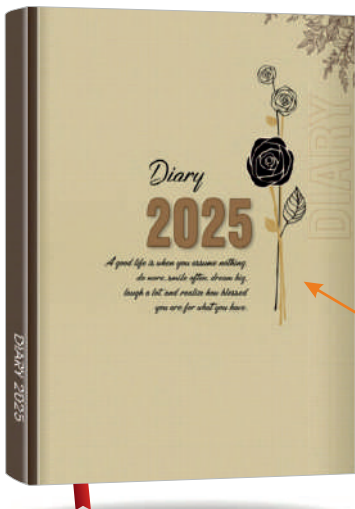

# Botanical Red Premium Natural Paper A821

Velvet Soft Touch Laminated with Double Planner Page

B5 Executive Size

7.25 x 9.5 Inches approx

PREMIUM  
DIARY

Special  
High Rise  
UV Varnish

- Fine Quality Natural Paper
- Hard Bound with Special UV Varnish Coating
- Special Foam Padded Cover
- One Date a Page Format
- Monthly Planner with Index Cutting
- One Colour Cover Pattern
- Per Pc. Box Packing

# Black Rose Premium Natural Paper A822

Velvet Soft Touch Laminated with Double Planner Page

B5 Executive Size

7.25 x 9.5 Inches approx

PREMIUM  
DIARY

Special  
High Rise  
UV Varnish

- Fine Quality Natural Paper
- Hard Bound with Special UV Varnish Coating
- Special Foam Padded Cover
- One Date a Page Format
- Monthly Planner with Index Cutting
- One Colour Cover Pattern
- Per Pc. Box Packing