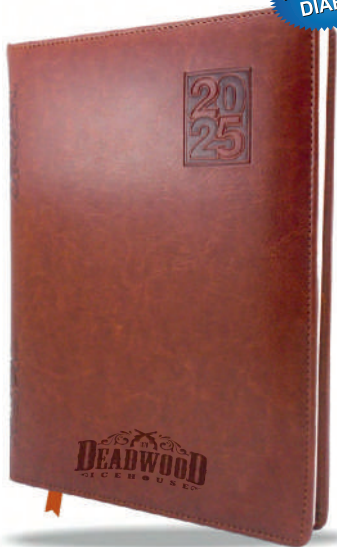

CODE
No.

84

GRANITE PU Leather Premium Diary

Rich Brown with Special GRAINING TEXTURE PAPER

B5 Executive Size

7.25 x 9.5 Inches approx

PREMIUM
DIARY

NATURAL
SHADE
PAPER

- Fine Quality Graining Texture effect paper
- Fine Quality Natural Shade Paper
- Leather Bound with Foam Padded Cover
- One Date a Page Format
- Monthly Planner with Index Cutting
- One Colour Cover Pattern
- Per Pc. Polythene Packing

** Shown logo for
printing display
purpose only