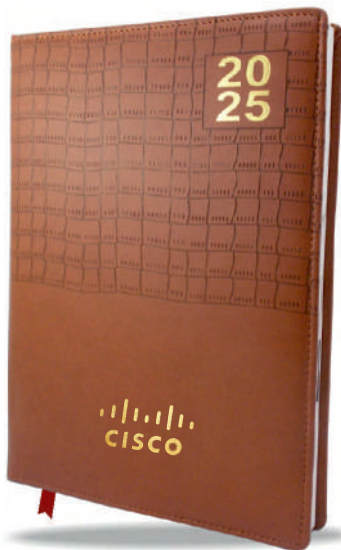

# BENDY Brown Leather Planner Diary

Executive Dots Leather Diary with Fine White Paper

B5 Executive Size

7.25 x 9.5 Inches approx

PREMIUM  
DIARY

- Fine Quality White Paper
- Leather Bound with Foam Padded Cover
- One Date a Page Format
- Monthly Planner with Index Cutting
- One Colour Cover Pattern
- Per Pc. Polythene Packing

# MATTY SQUARE Leather Diary

Executive Leather Diary with Planner & Month Cutting

B5 Executive Size

7.25 x 9.5 Inches approx

- Fine Quality White Paper
- Leather Bound with Foam Padded Cover
- One Date a Page Format
- Monthly Planner with Index Cutting
- One Colour Cover Pattern
- Per Pc. Polythene Packing