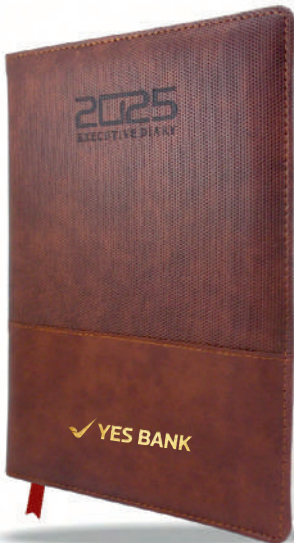

# BOW CREAM LINES Leather Diary

Attractive Colour Leather White Paper with Planner Monthcut

B5 Executive Size

7.25 x 9.5 Inches approx

\*\*PEN CHARGES EXTRA

PREMIUM  
DIARY

\*Mix colours

- Fine Quality White Paper
- Leather Bound with Foam Padded Cover
- One Date a Page Format
- Monthly Planner with Index Cutting
- One Colour Cover Pattern
- Per Pc. Polythene Packing

# BENDY Brown Leather Planner Diary

Executive Dots Leather Diary with Fine White Paper

B5 Executive Size

7.25 x 9.5 Inches approx

PREMIUM  
DIARY

- Fine Quality White Paper
- Leather Bound with Foam Padded Cover
- One Date a Page Format
- Monthly Planner with Index Cutting
- One Colour Cover Pattern
- Per Pc. Polythene Packing