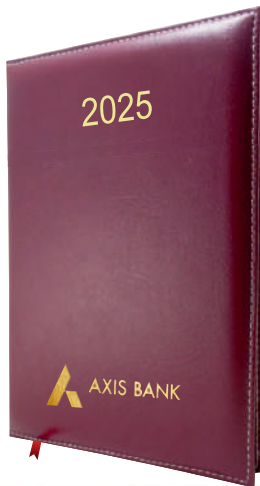

# A5 ANT Leather Planner Diary

White Paper, Handy Size Planner with Month Cutting

A5 Size

6 x 8 Inches approx

\*\*MIX COLOUR

PREMIUM  
DIARY

BESTSELLER  
DIARY

- Fine Quality White Paper
- One Date a Page Format
- One Colour Cover Pattern
- Good Space for Branding
- Leather Cover with Foam Padded
- Monthly Planner with Index Cutting
- Each Pcs. Polythene Packing

\*\* Shown logo for  
printing display  
purpose only

CODE  
No.

57

# Chief Rexine Leather ECO Paper Diary

Economy Paper Leather Diary

Handy Chief Size

5.25 x 8.25 Inches approx

- Economy Quality Paper
- Eco Leather Bound with Foam Padded Cover
- One Date a Page Format
- Without Monthly Index Cutting
- One Colour Cover Pattern
- 5 Pcs. Polythene Packing