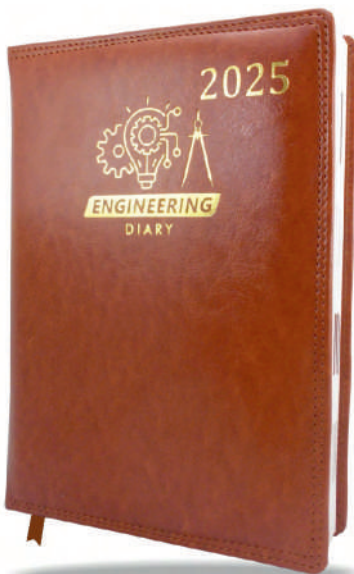

# PREMIUM Engineering Leather Diary

Special PU Leather Cover Engineering Planner Diary

B5 Executive Size

7.25 x 9.5 Inches approx

\*\*PEN CHARGES EXTRA

\* Engineering Information Pages

- Fine Quality White Paper • Leather Bound with Foam Padded Cover
- Engineering Information Pages • Special Texture PU Leather Cover
- One Date a Page Format • Monthly Planner with Index Cutting
- One Colour Cover Pattern • Per Pc. Polythene Packing

\*\* Shown logo for printing display purpose only

CODE  
No.

54

# REGULAR DS Engineering Leather Diary

Light Brown Colour Soft Leather Engineering Diary

B5 Executive Size

7.25 x 9.5 Inches approx

\* Engineering Information Pages

PREMIUM  
DIARY

\*\* Shown logo for  
printing display  
purpose only